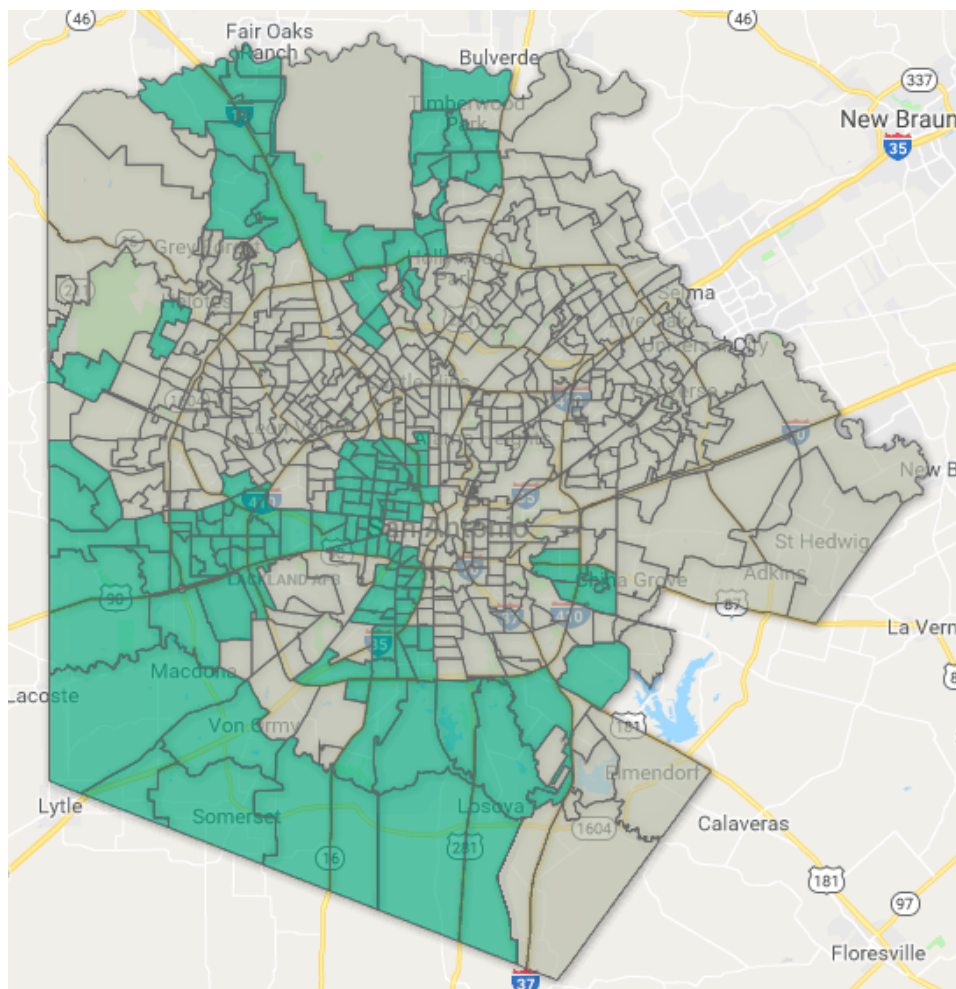

## Taking Texas to the TOP 2018 Bexar County Program

The 2018 Taking Texas to the TOP Bexar County Field Program, is working to help elect progressive champions up and down the ballot - Joe Gonzales for Bexar County District Attorney, Gina Ortiz Jones for Congress and Beto O'Rourke for US Senate. Our leadership also endorsed NO on two critical ballot measures impacting the City of San Antonio, Proposition A (changing the petition signature requirements for placing a referendum on the ballot) and Proposition B (term limits and a salary cap for future city managers).

Our operations began on September 9, 2018, knocking on the doors of targeted Latino, African-American, other voters of color and some progressive Anglos who are drop-off voters. Our targeting used voter-level partisanship modeling, vote history and geography. Over 16,000 unique households were knocked in our pass one and we now have an expanded universe that will receive two passes and a phone and peer-texting program now through Election Day. There will also be additional digital program overlays and local ethnic and earned media.

Voters will receive poll-tested messaging and be urged to vote down ballot to assure wins in both top-of-the-ballot and down ballot judicial races. The door program will target 55,000 doors in the county housing 114,000 voters maximizing walkable turf in Congressional District 23 and precincts with large numbers of voters of color in the core of the City of San Antonio.