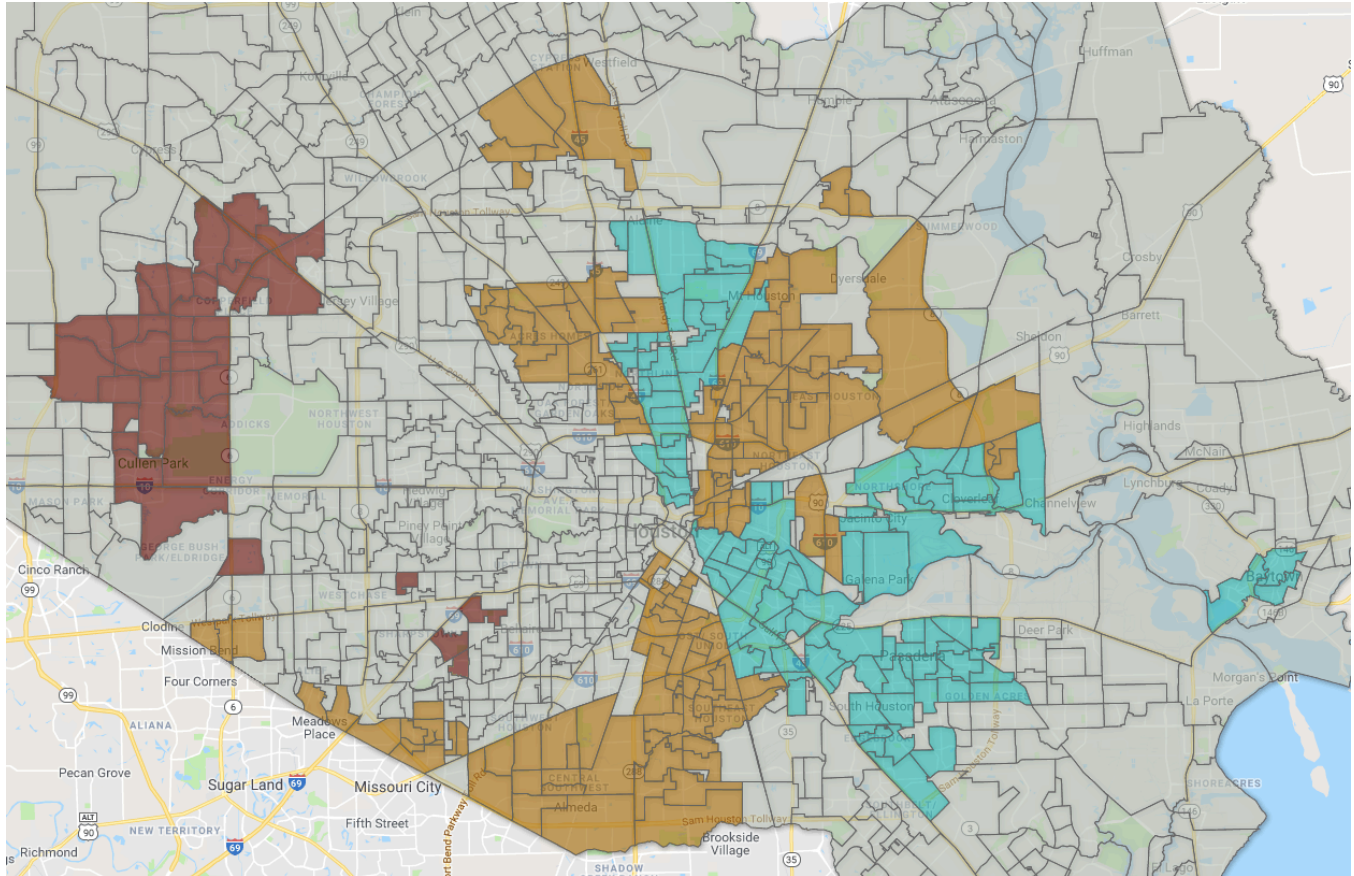

Texas Organizing Project PAC 2018 Harris County Program

The 2018 Texas Organizing Project PAC Field Program, in partnership with the Harris County Project 2018, a coalition of State Political Action Committees, will knock on the doors of targeted voters two times with targeted households getting a third pass between September 9 and November, 6 2018. Voters will receive additional treatment from TOP PAC via phone and text plus 5 passes on mail through the coordinated Harris County Project. There will also be additional digital program overlays and local ethnic and earned media.

The goal of the project is to increase turnout among African-American, Latino, other voters of color and some progressive Anglos by targeting drop-off voters using voter-level modeling, vote history and location. Voters will receive poll-tested messaging and be urged to vote a straight Democratic ticket to assure wins in both top-of-the-ballot and down ballot races. The door program will target 105,000 doors in the county housing 266,000 voters with a breakdown of 45% African-American, 43% Latino, 4% Asian and 5% progressive Anglos.

Map of Targeted Precincts

(Red = Congressional District 7; Teal = Latino Majority Pcts; Orange = Black Majority Pcts)

The program will include the following precincts and voter counts:

Harris	0007	649
Harris	0008	250
Harris	0009	548
Harris	0010	836
Harris	0011	775
Harris	0020	1,245
Harris	0022	570
Harris	0025	476
Harris	0026	843
Harris	0027	1,495
Harris	0029	1,221
Harris	0031	973
Harris	0036	894
Harris	0042	551
Harris	0044	916
Harris	0045	2,896
Harris	0046	1,080
Harris	0047	735
Harris	0048	399
Harris	0050	1,080
Harris	0061	920
Harris	0062	1,173
Harris	0064	1,092
Harris	0065	1,190
Harris	0066	641
Harris	0067	1,095
Harris	0068	1,354
Harris	0069	583
Harris	0072	1,036
Harris	0078	793
Harris	0079	1,531
Harris	0080	988
Harris	0081	990
Harris	0085	579
Harris	0093	1,527
Harris	0094	285
Harris	0096	1,158